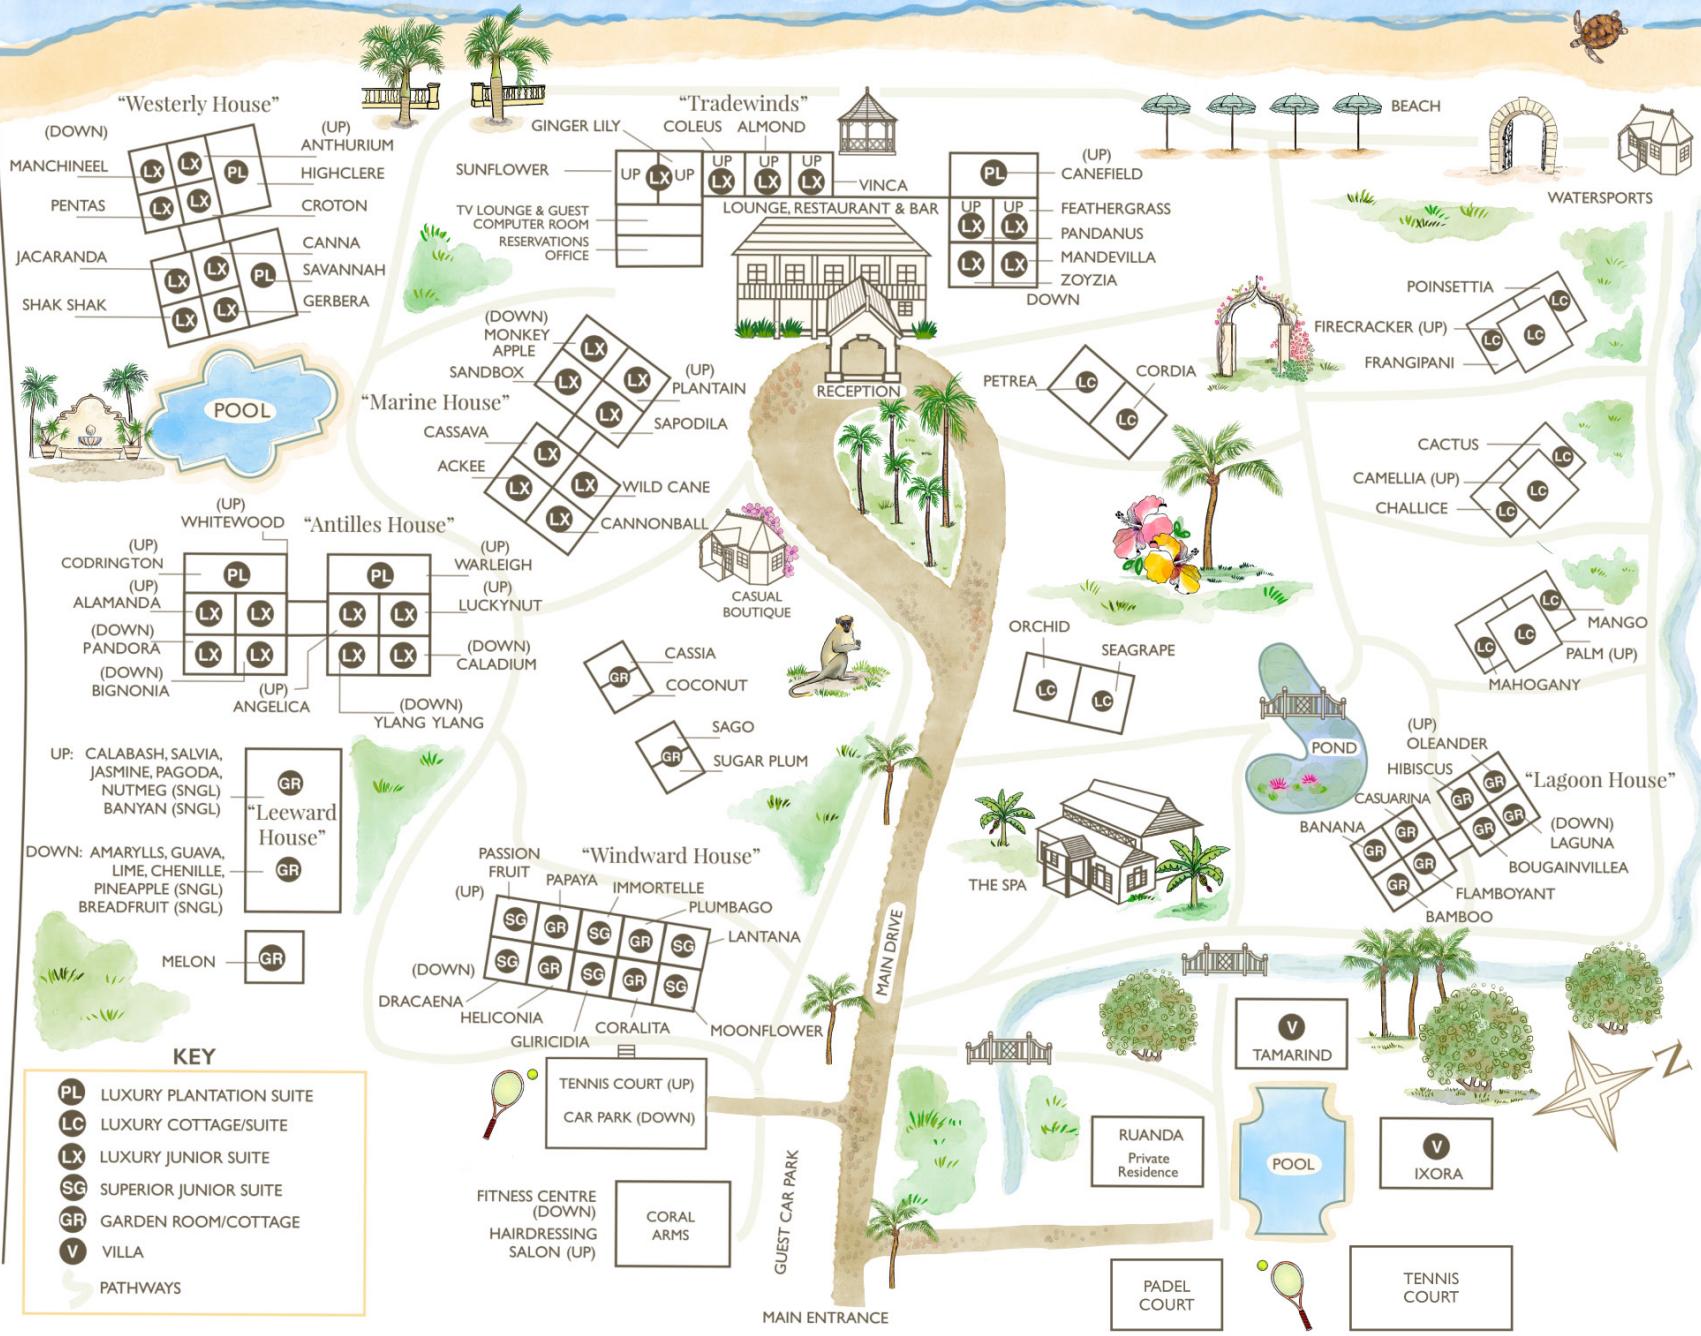

Coral Reef Club

"Westerly House"

POOL

"Tradewinds"

(UP) CANEFIELD

FIRECRACKER (UP)

"Marine House"

"Antilles House"

CASUAL BOUTIQUE

"Windward House"

"Leeward House"

UP: CALABASH, SALVIA, JASMINE, PAGODA, NUTMEG (SNGL), BANYAN (SNGL)

DOWN: AMARYLLS, GUAVA, LIME, CHENILLE, PINEAPPLE (SNGL), BREADFRUIT (SNGL)

MELON (GR)

KEY

- PL LUXURY PLANTATION SUITE
- LC LUXURY COTTAGE/SUITE
- LX LUXURY JUNIOR SUITE
- SG SUPERIOR JUNIOR SUITE
- GR GARDEN ROOM/COTTAGE
- V VILLA
- PATHWAYS

FITNESS CENTRE (DOWN) HAIRDRESSING SALON (UP)

CORAL ARMS

MAIN DRIVE

GUEST CAR PARK

MAIN ENTRANCE

THE SPA

RUANDA Private Residence

TAMARIND

POOL

IXORA