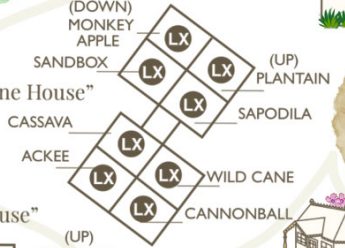

Coral Reef Club

"Westerly House"

POOL

"Tradewinds"

(UP) CANEFIELD

FIRECRACKER (UP)

"Marine House"

"Antilles House"

CASUAL BOUTIQUE

"Windward House"

"Leeward House"

UP: CALABASH, SALVIA, JASMINE, PAGODA, NUTMEG (SNGL), BANYAN (SNGL)

DOWN: AMARYLLS, GUAVA, LIME, CHENILLE, PINEAPPLE (SNGL), BREADFRUIT (SNGL)

MELON (GR)

KEY

- PL LUXURY PLANTATION SUITE
- LC LUXURY COTTAGE/SUITE
- LX LUXURY JUNIOR SUITE
- SG SUPERIOR JUNIOR SUITE
- GR GARDEN ROOM/COTTAGE
- V VILLA
- PATHWAYS

FITNESS CENTRE (DOWN) HAIRDRESSING SALON (UP)

CORAL ARMS

MAIN DRIVE

GUEST CAR PARK

MAIN ENTRANCE

THE SPA

RUANDA Private Residence

TAMARIND

POOL

IXORA