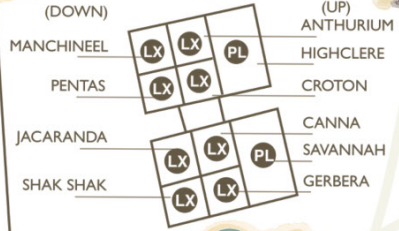

Coral Reef Club

"Westerly House"

POOL

"Tradewinds"

(UP) CANEFIELD

FIRECRACKER (UP)

"Marine House"

"Antilles House"

CASUAL BOUTIQUE

"Windward House"

"Leeward House"

UP: CALABASH, SALVIA, JASMINE, PAGODA, NUTMEG (SNGL), BANYAN (SNGL)

DOWN: AMARYLLS, GUAVA, LIME, CHENILLE, PINEAPPLE (SNGL), BREADFRUIT (SNGL)

MELON (GR)

KEY

- PL LUXURY PLANTATION SUITE
- LC LUXURY COTTAGE/SUITE
- LX LUXURY JUNIOR SUITE
- SG SUPERIOR JUNIOR SUITE
- GR GARDEN ROOM/COTTAGE
- V VILLA
- PATHWAYS

FITNESS CENTRE (DOWN) HAIRDRESSING SALON (UP)

CORAL ARMS

MAIN DRIVE

GUEST CAR PARK

MAIN ENTRANCE

THE SPA

RUANDA Private Residence

TAMARIND

POOL

IXORA