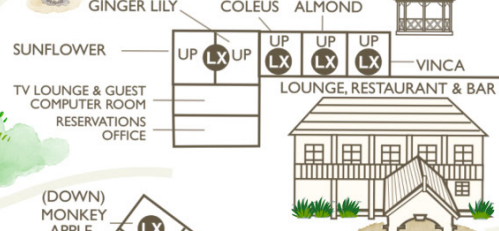

"Tradewinds"

(UP) CANEFIELD

FIRECRACKER (UP)