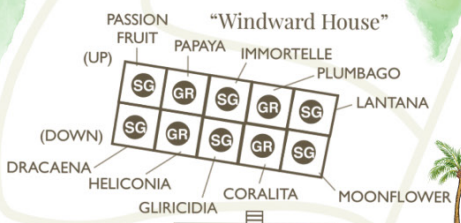

Coral Reef Club

"Westerly House"

POOL

"Tradewinds"

(UP) CANEFIELD

FIRECRACKER (UP)

"Marine House"

"Antilles House"

CASUAL BOUTIQUE

"Windward House"

"Leeward House"

UP: CALABASH, SALVIA, JASMINE, PAGODA, NUTMEG (SNGL), BANYAN (SNGL)

DOWN: AMARYLLS, GUAVA, LIME, CHENILLE, PINEAPPLE (SNGL), BREADFRUIT (SNGL)

MELON (GR)

KEY

- PL LUXURY PLANTATION SUITE
- LC LUXURY COTTAGE/SUITE
- LX LUXURY JUNIOR SUITE
- SG SUPERIOR JUNIOR SUITE
- GR GARDEN ROOM/COTTAGE
- V VILLA
- PATHWAYS

FITNESS CENTRE (DOWN) HAIRDRESSING SALON (UP)

CORAL ARMS

MAIN DRIVE

GUEST CAR PARK

MAIN ENTRANCE

THE SPA

RUANDA Private Residence

TAMARIND

POOL

IXORA