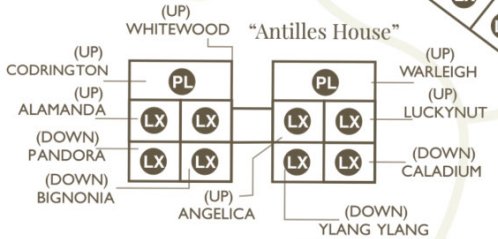

Coral Reef Club

"Westerly House"

POOL

"Tradewinds"

(UP) CANEFIELD

FIRECRACKER (UP)

"Marine House"

"Antilles House"

CASUAL BOUTIQUE

"Windward House"

"Leeward House"

UP: CALABASH, SALVIA, JASMINE, PAGODA, NUTMEG (SNGL), BANYAN (SNGL)

DOWN: AMARYLLS, GUAVA, LIME, CHENILLE, PINEAPPLE (SNGL), BREADFRUIT (SNGL)

MELON (GR)

KEY

- PL LUXURY PLANTATION SUITE
- LC LUXURY COTTAGE/SUITE
- LX LUXURY JUNIOR SUITE
- SG SUPERIOR JUNIOR SUITE
- GR GARDEN ROOM/COTTAGE
- V VILLA
- PATHWAYS

FITNESS CENTRE (DOWN) HAIRDRESSING SALON (UP)

CORAL ARMS

MAIN DRIVE

GUEST CAR PARK

MAIN ENTRANCE

THE SPA

RUANDA Private Residence

TAMARIND

POOL

IXORA